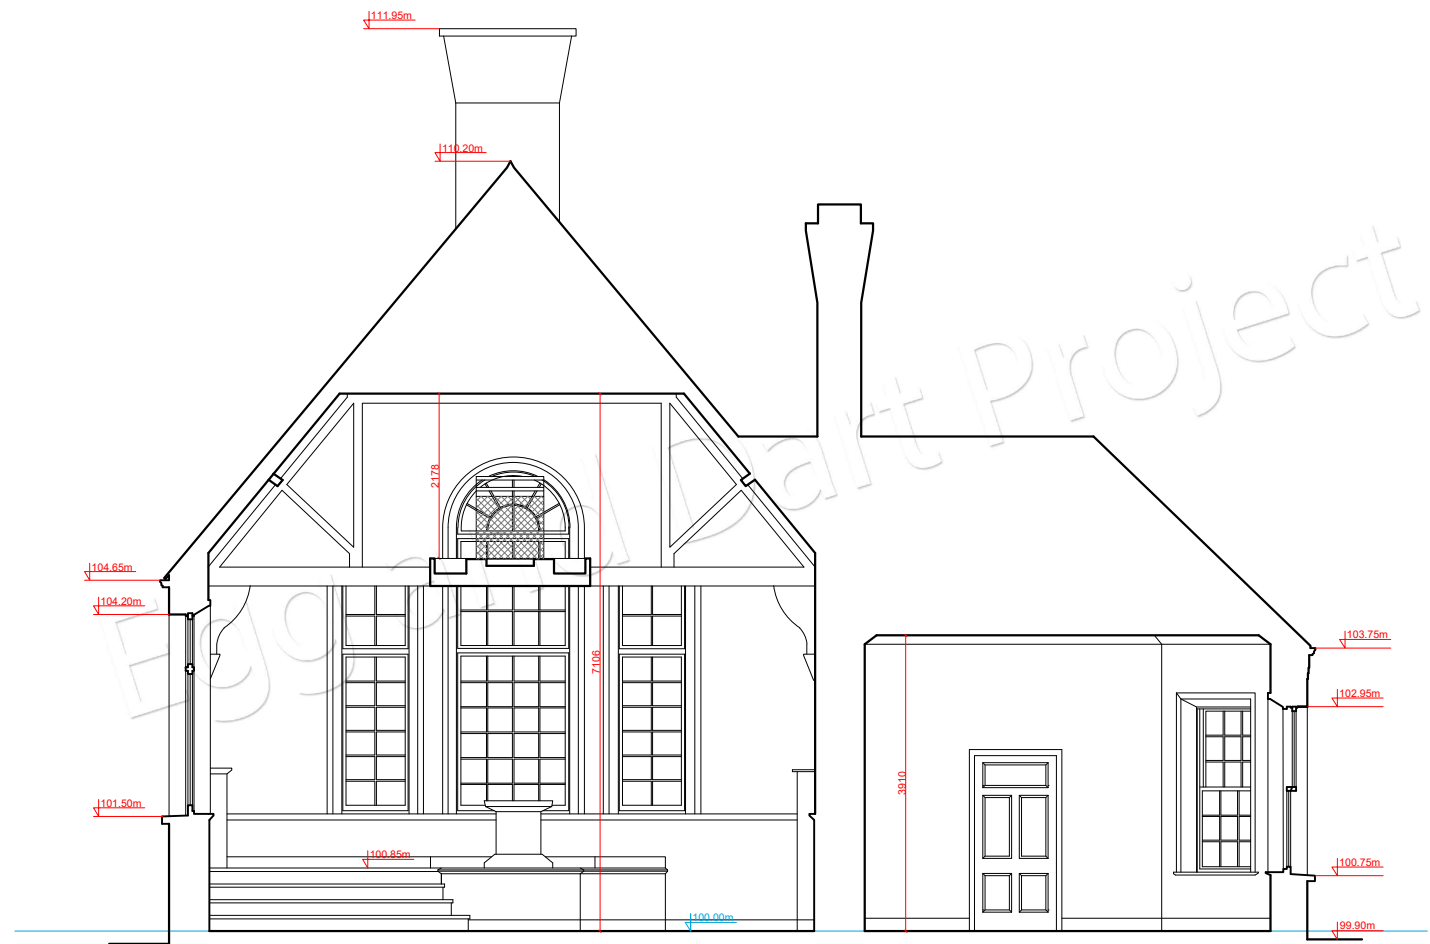

SECTION B-B
SCALE: 1:100

Cabinteely, Dublin 18
Tel: 0857505574
E-mail: info@egganddartproject.com

NOTE: The survey of the Structure is based on a combination of electronic survey and taped measurement.
All levels shown are relative to arbitrary datum
All the dimensions should be checked before commencing work

Hope Baptist Church,
3 Eglinton Terrace,
Dundrum,
Dublin 14

Title: Section A-A,
Section B-B

Sheet:	Scale:	Data:	File No:
4 (A3)	1 : 100	15/02/22	137/02/22

Surveyed and drawn by : Egg & Dart Project