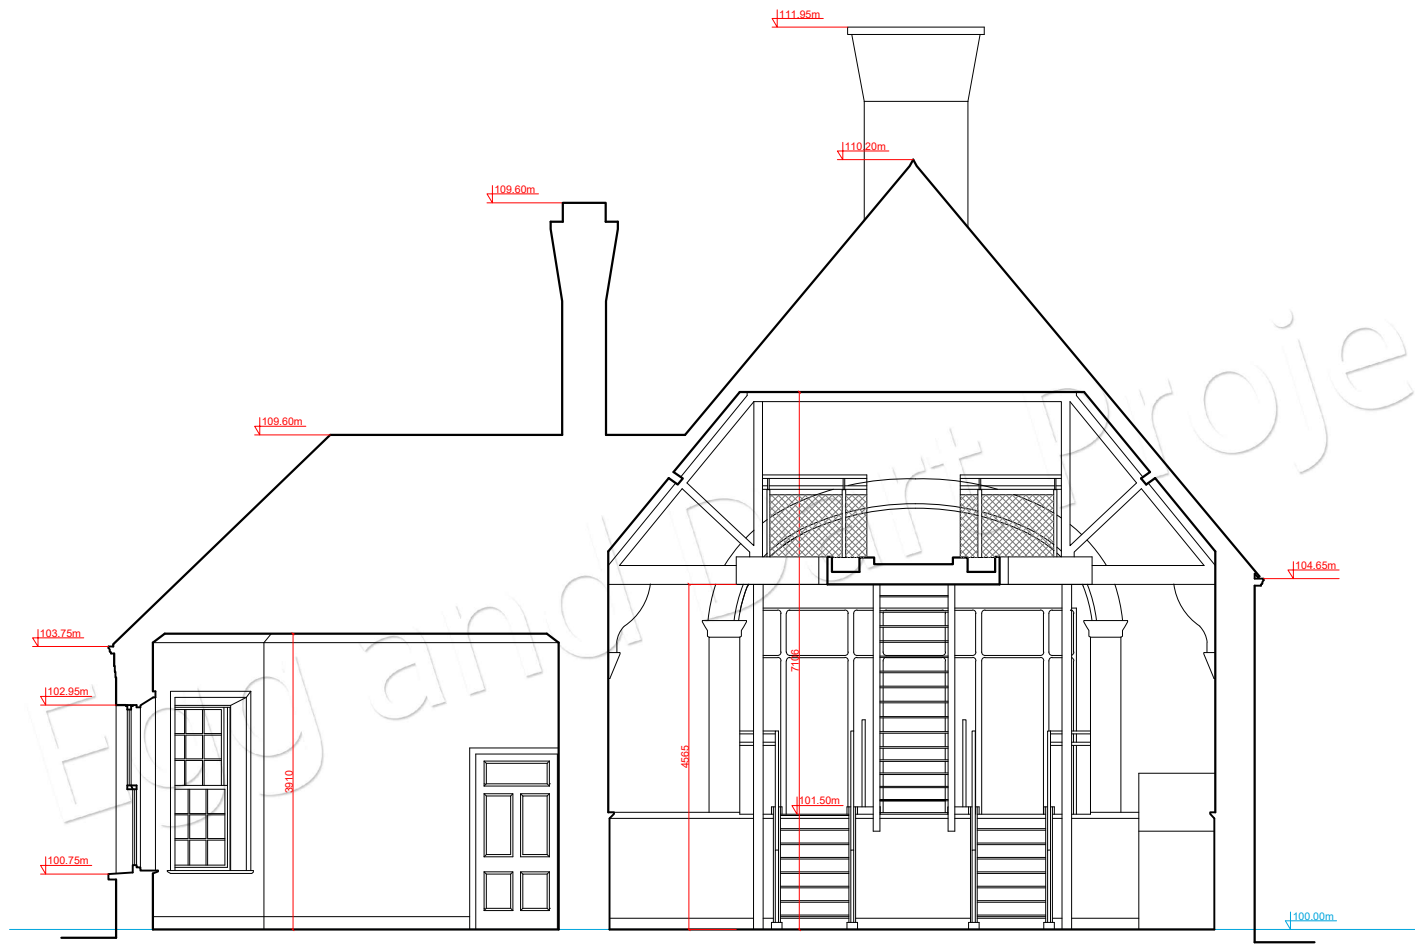

SECTION A-A
SCALE: 1:100