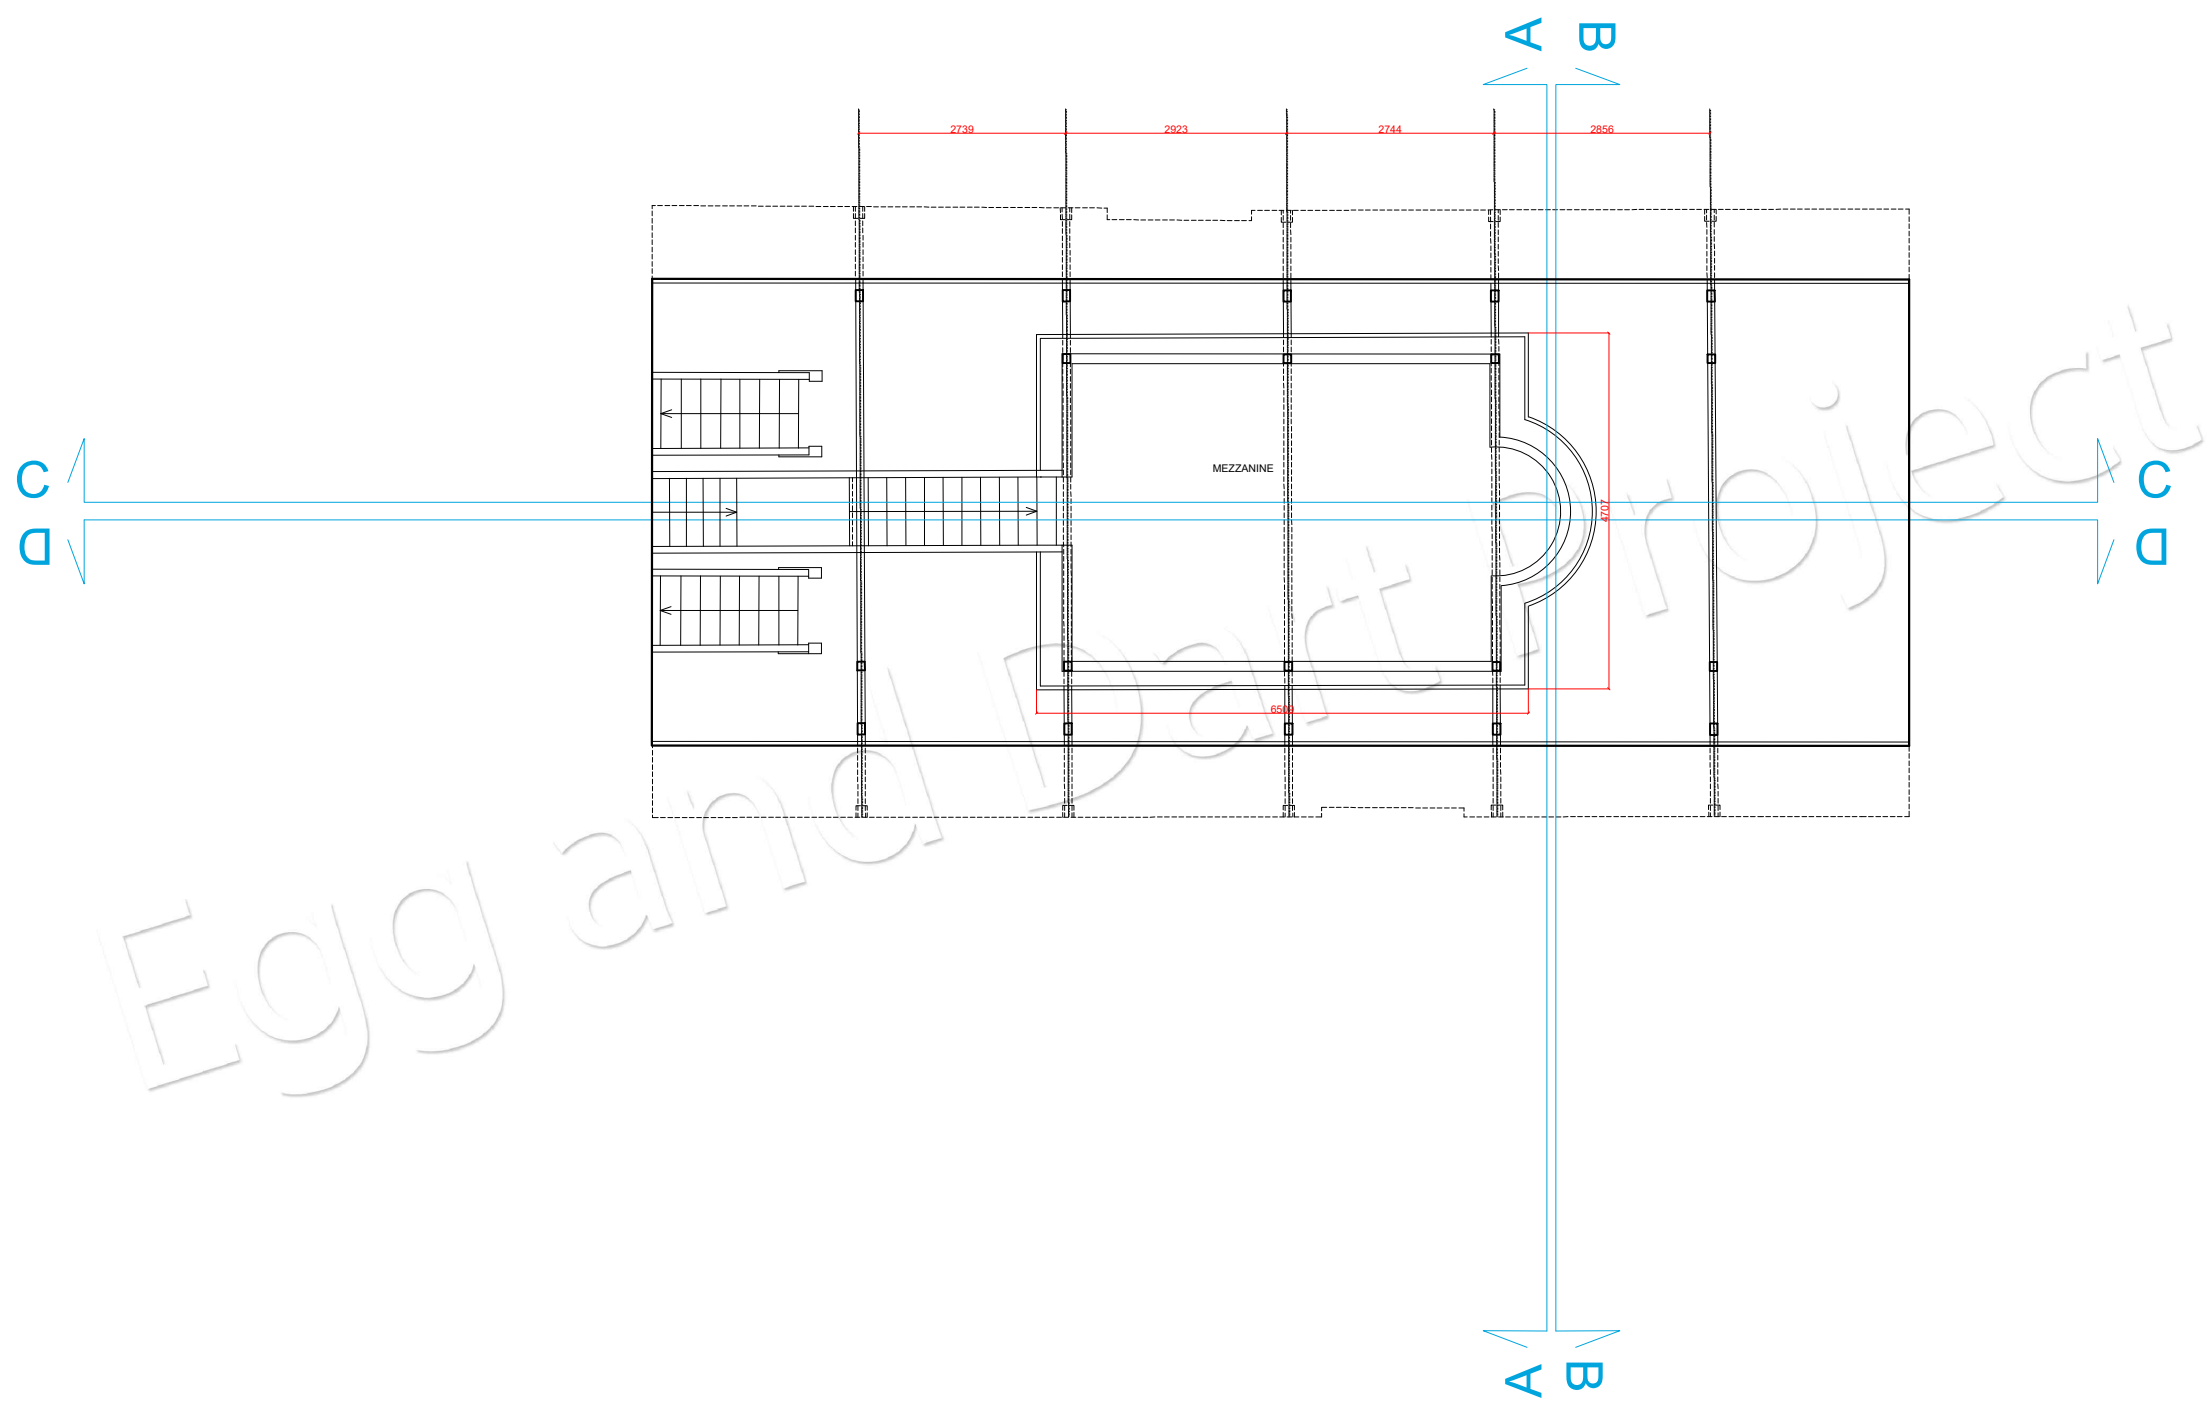

GROUND FLOOR PLAN
SCALE: 1:100

Cabinteely, Dublin 18
Tel: 0857505574
E-mail: info@egganddartproject.com

NOTE: The survey of the Structure is based on a combination of electronic survey and taped measurement.
All levels shown are relative to arbitrary datum
All the dimensions should be checked before commencing work

Hope Baptist Church,
3 Eglinton Terrace,
Dundrum,
Dublin 14

Title: Ground floor plan

Sheet:	Scale:	Data:	File No:
2 (A3)	1 : 100	15/02/22	137/02/22

Surveyed and drawn by : Egg & Dart Project

MEZZANINE PLAN
SCALE: 1:100

SECTION B-B
SCALE: 1:100

Cabinteely, Dublin 18
Tel: 0857505574
E-mail: info@egganddartproject.com

NOTE: The survey of the Structure is based on a combination of electronic survey and taped measurement.
All levels shown are relative to arbitrary datum
All the dimensions should be checked before commencing work