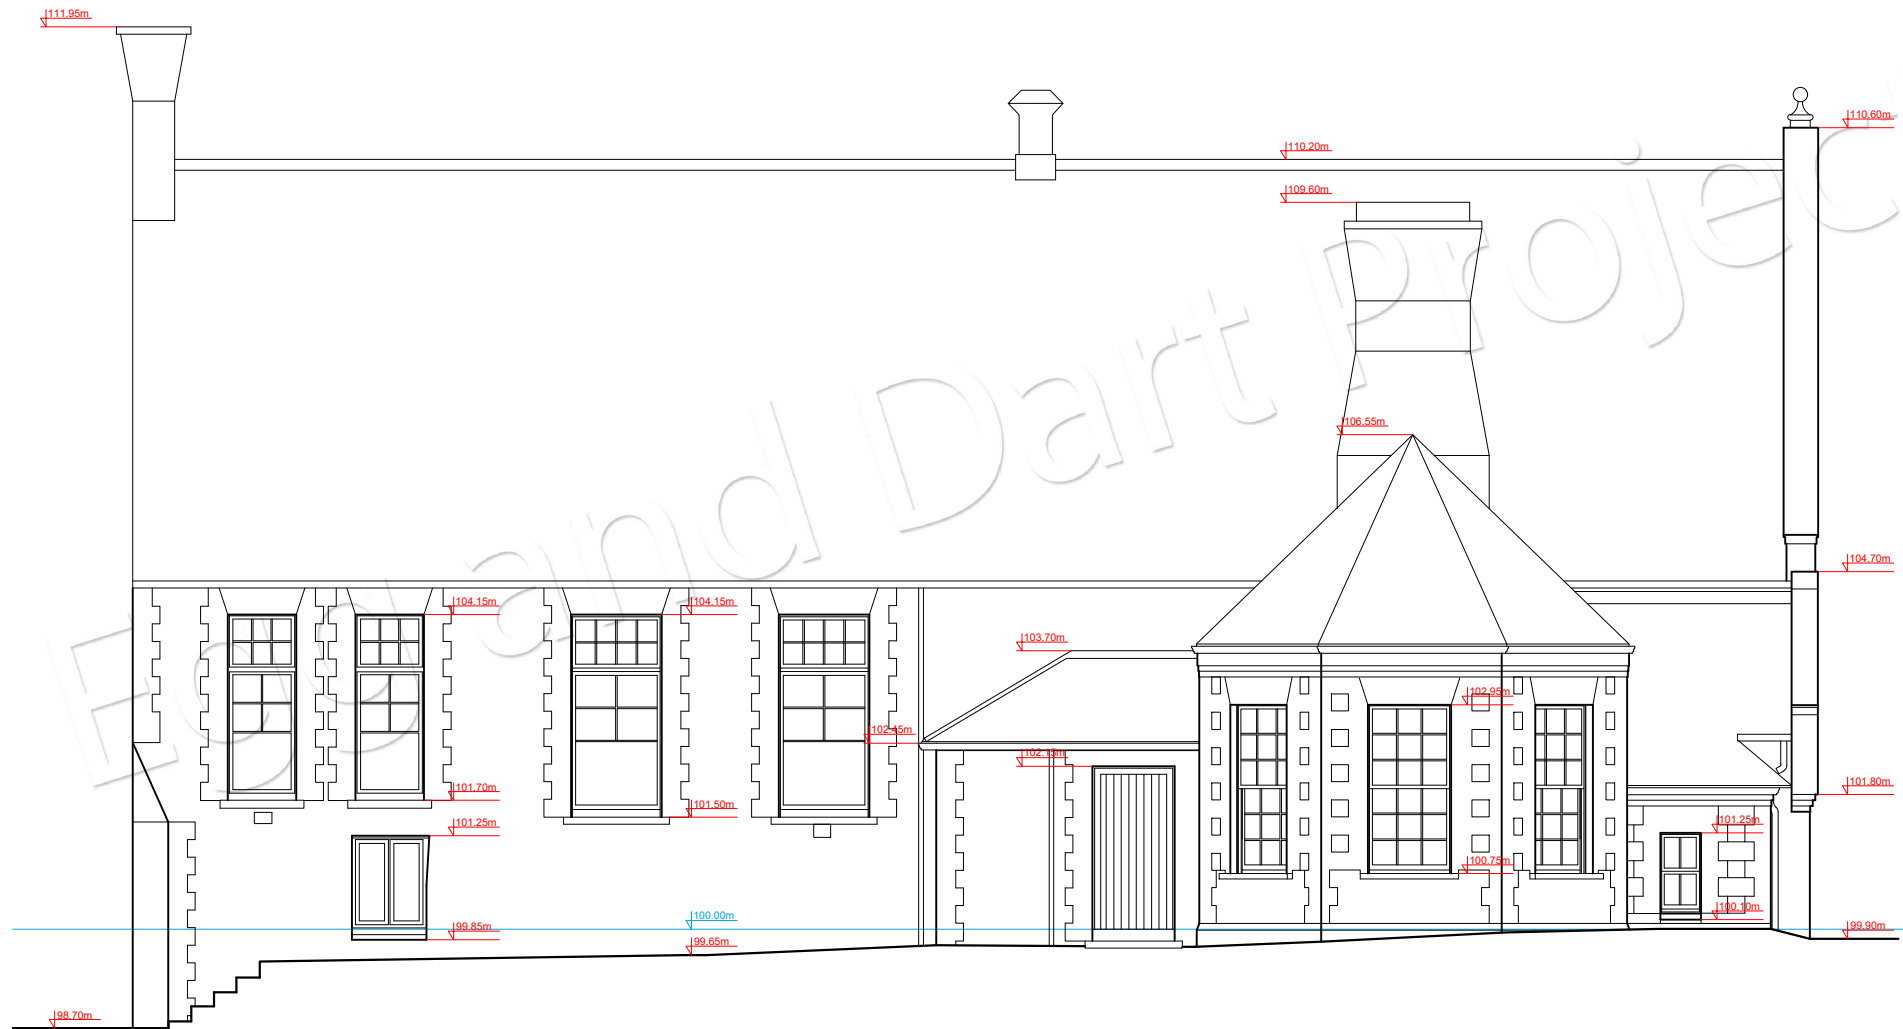

Hope Baptist Church,
3 Eglinton Terrace,
Dundrum,
Dublin 14

Title: Front elevation

Sheet:	Scale:	Date:	File No:
7 (A3)	1 : 100	15/02/22	137/02/22
Surveyed and drawn by : Egg & Dart Project			

SOUTH ELEVATION
SCALE: 1:100

Hope Baptist Church,
3 Eglinton Terrace,
Dundrum,
Dublin 14

Title: South elevation

Sheet:	Scale:	Data:	File No:
8 (A3)	1 : 100	15/02/22	137/02/22

Surveyed and drawn by : Egg & Dart Project