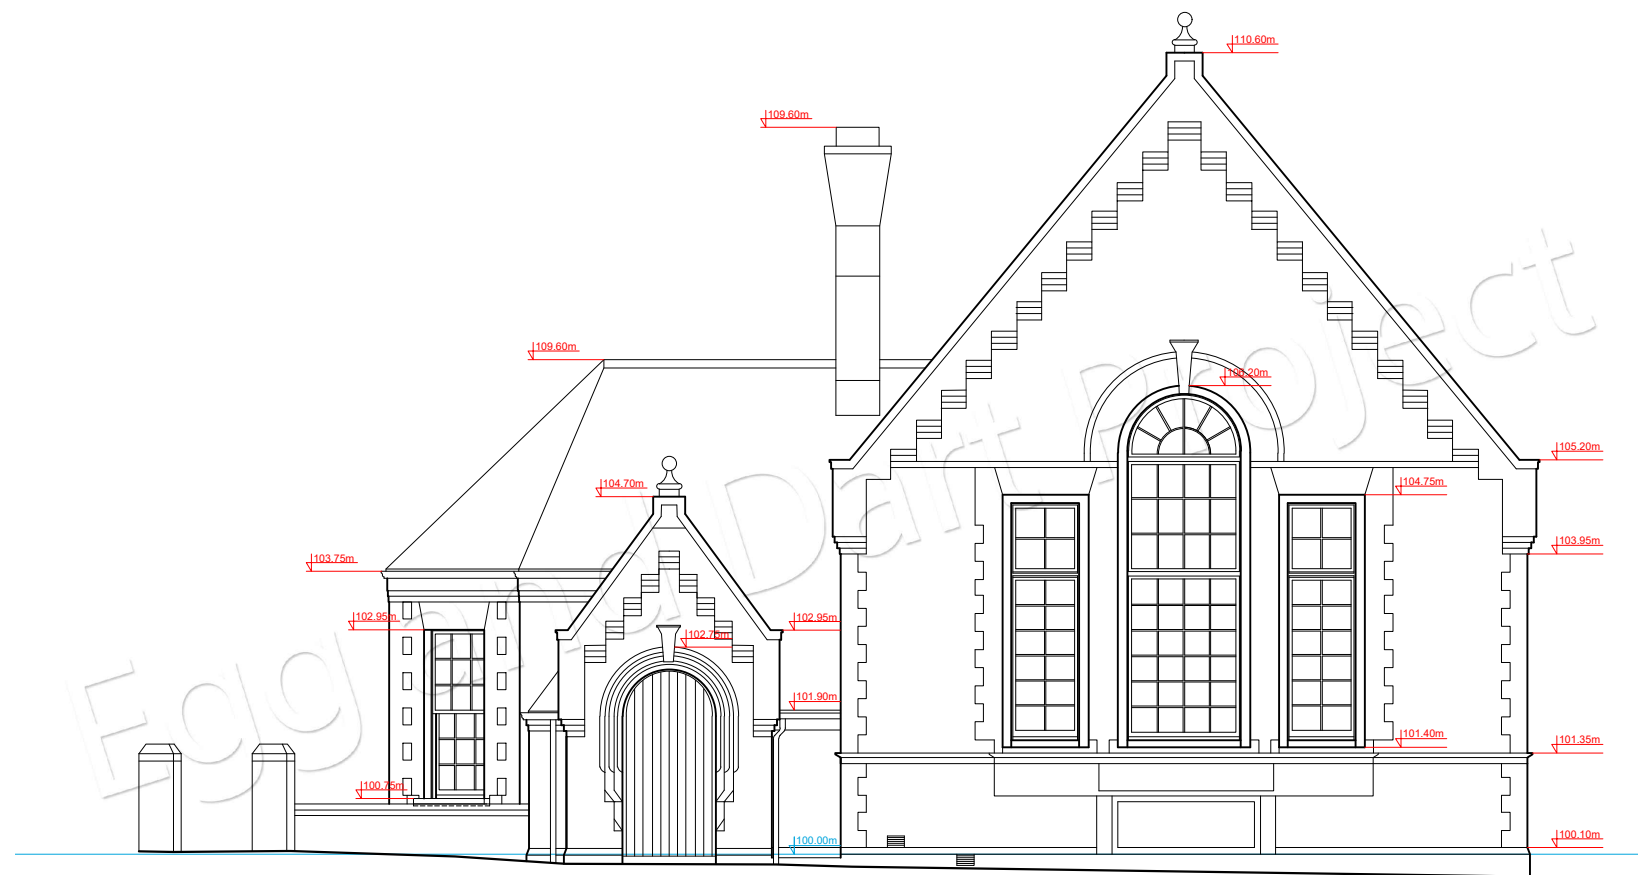

SECTION B-B
SCALE: 1:100

Cabinteely, Dublin 18
Tel: 0857505574
E-mail: info@egganddartproject.com

NOTE: The survey of the Structure is based on a combination of electronic survey and taped measurement.
All levels shown are relative to arbitrary datum
All the dimensions should be checked before commencing work

Hope Baptist Church,
3 Eglinton Terrace,
Dundrum,
Dublin 14

Title: Section A-A,
Section B-B

Sheet:	Scale:	Data:	File No:
4 (A3)	1 : 100	15/02/22	137/02/22

Surveyed and drawn by : Egg & Dart Project

FRONT ELEVATION
SCALE: 1:100